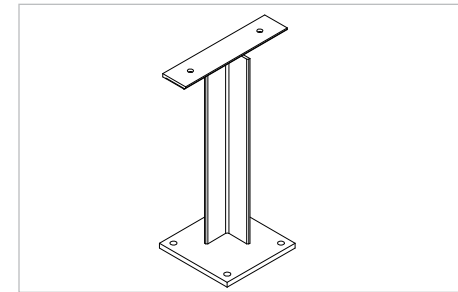

PERMA-CAP Floor Mount