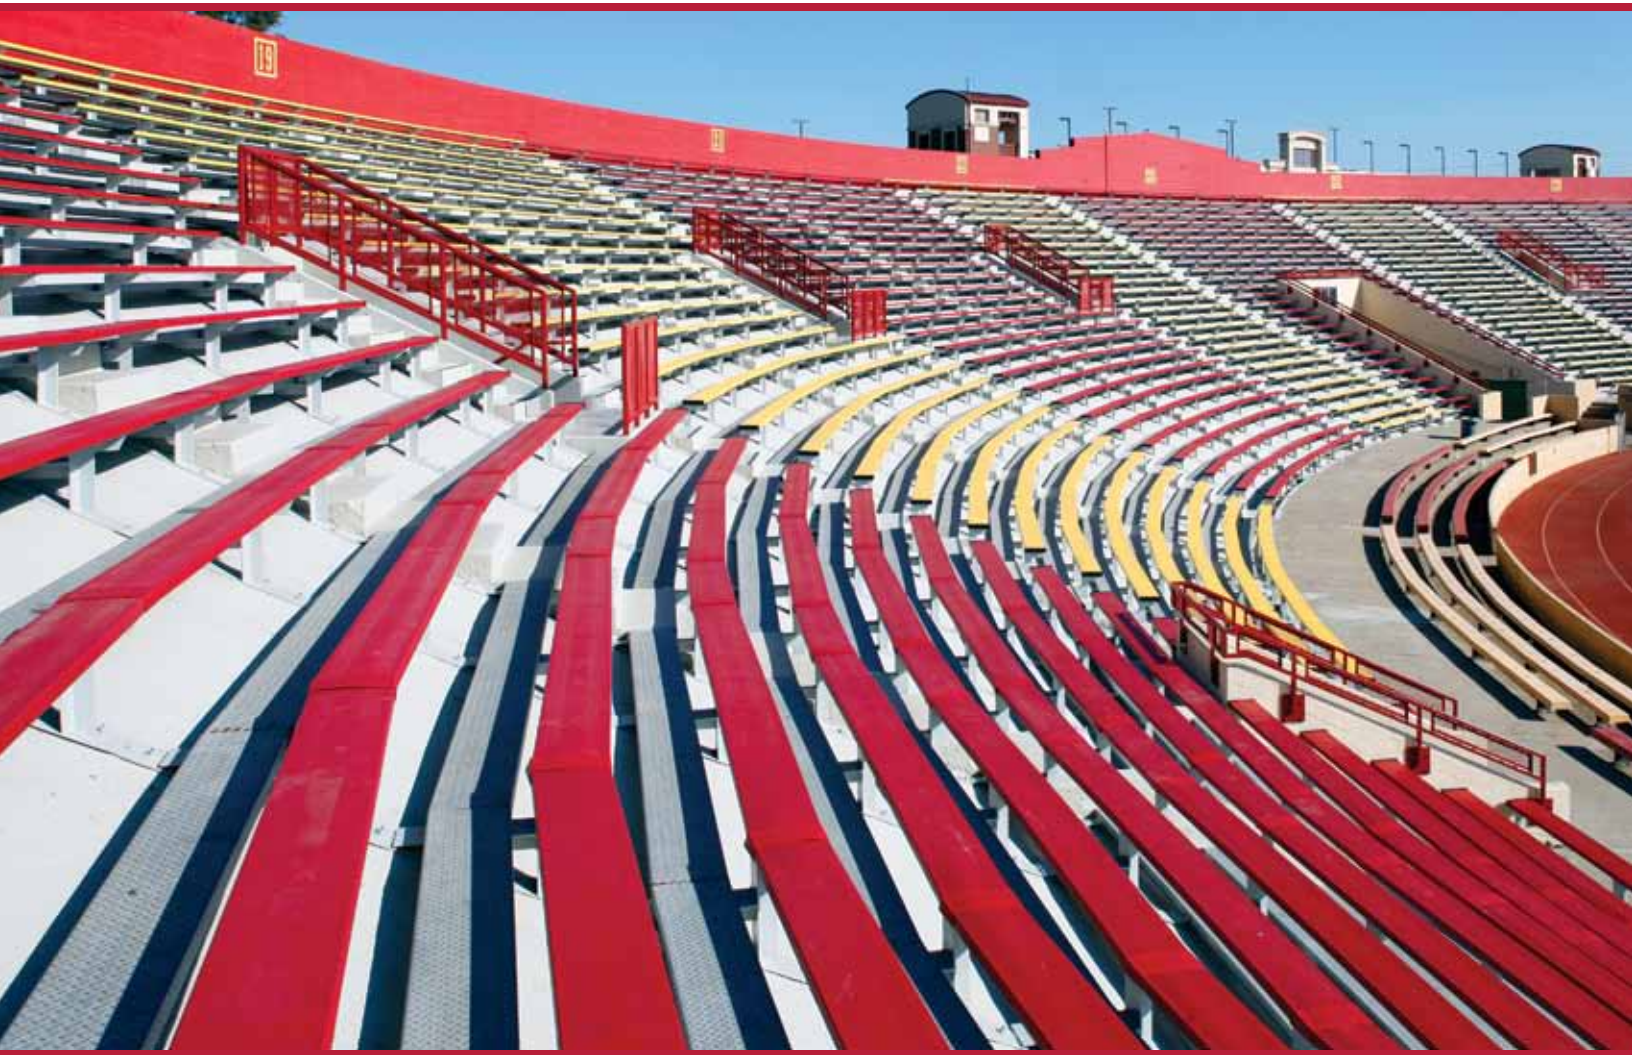

PERMA-CAP[®]

VINYL BLEACHER COVERS

BLEACHER COVERS

husseyseating[™]

YOUR PARTNER FOR SEATING SOLUTIONS

The Economical Bleacher Replacement

Perma-Cap® covers enhance and protect your bleacher investment, with installation and maintenance costs approximately half that of refinishing or replacing existing seating. In fact, Perma-Cap covers are a snap to install-by your maintenance crew or an athletic boosters club.

Perma-Cap will rejuvenate your indoor gym bleachers as well. Perma-Cap eliminates the costly replacement and maintenance associated with lumber, and the vibrant colors will add a splash of school spirit as well!

For a complete plank replacement use Perma-Plank®, a sturdy galvanized steel plank covered with a durable layer of vinyl. The result is extra stable seating that can stand up to the worst weather, or glaring sunlight, for years on end without cracking or fading.

Made from durable, UV stabilized vinyl, Perma-Cap covers maintain color fastness and impact properties over years of outdoor exposure, so pre-season maintenance is a breeze. And since Perma-Cap acts as an insulator, it won't draw heat from your body like aluminum will, making it an ideal way to add color and comfort to your existing aluminum grandstand.