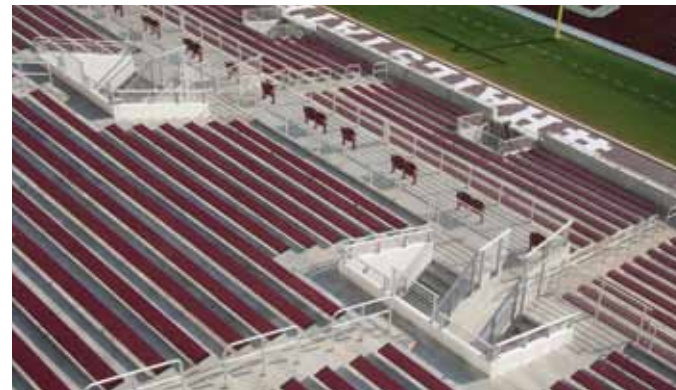

OUTDOOR

- Specially formulated acrylic polymers
- UV resistant/outdoor weatherable
- 2x8" (51 mm x 203 mm), 2x10" (51 mm x 254 mm) and 2x12" (51 mm x 305 mm) widths
- Standard lengths up to 20' (6096 mm)
- Environmentally friendly
- Non-reflective/splinter free
- 14 standard colors

Sustainability

Hussey seating solutions come in a wide range of colors—but every day our seats get greener. If you'd like to learn more about our sustainability efforts, please visit our website at www.HusseySeating.com/sustainability

Resources

For more information on PERMA-CAP, visit www.HusseySeating.com

Warranty

5 year factory-backed warranty - the best in the industry.