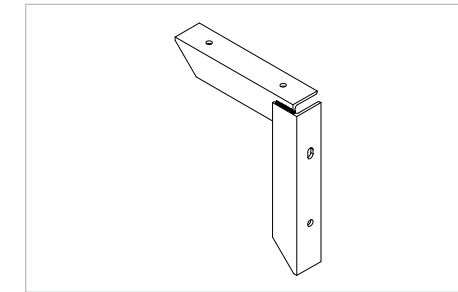

PERMA-PLANK Riser Mount