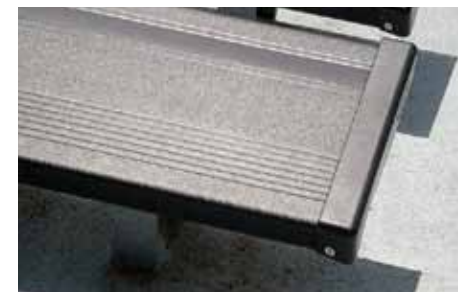

PERMA-CAP End Caps | Available in grey & black

Joint Cover | Available in all colors

Galvanized Bleacher Planks

Galvanized steel is ideal for replacing old planks or for use in new construction.

- Roll formed galvanized steel
- Meets ASTM A-256
- 8" (203 mm), 10" (254 mm) & 12" (305 mm) widths
- Standard lengths up to 20' (6096 mm)