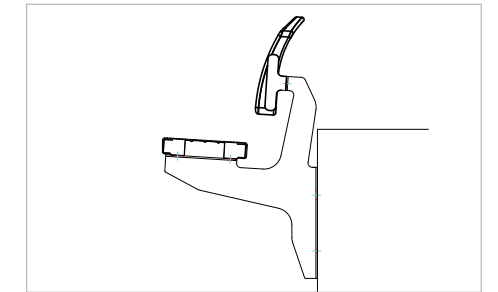

PERMA-PLANK Custom Solutions