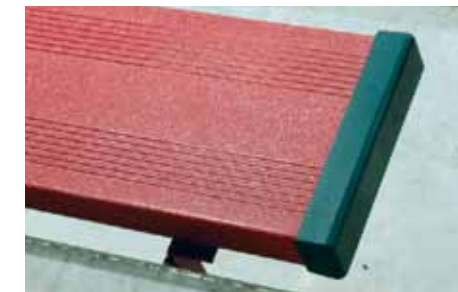

PERMA-CAP End Caps | Available in grey & black

Joint Cover | Available in all colors

Galvanized Bleacher Planks

Galvanized steel is ideal for replacing old planks or for use in new construction.

- Roll formed galvanized steel
- Meets ASTM A-256
- 8" (203 mm), 10" (254 mm) & 12" (305 mm) widths
- Standard lengths up to 20' (6096 mm)